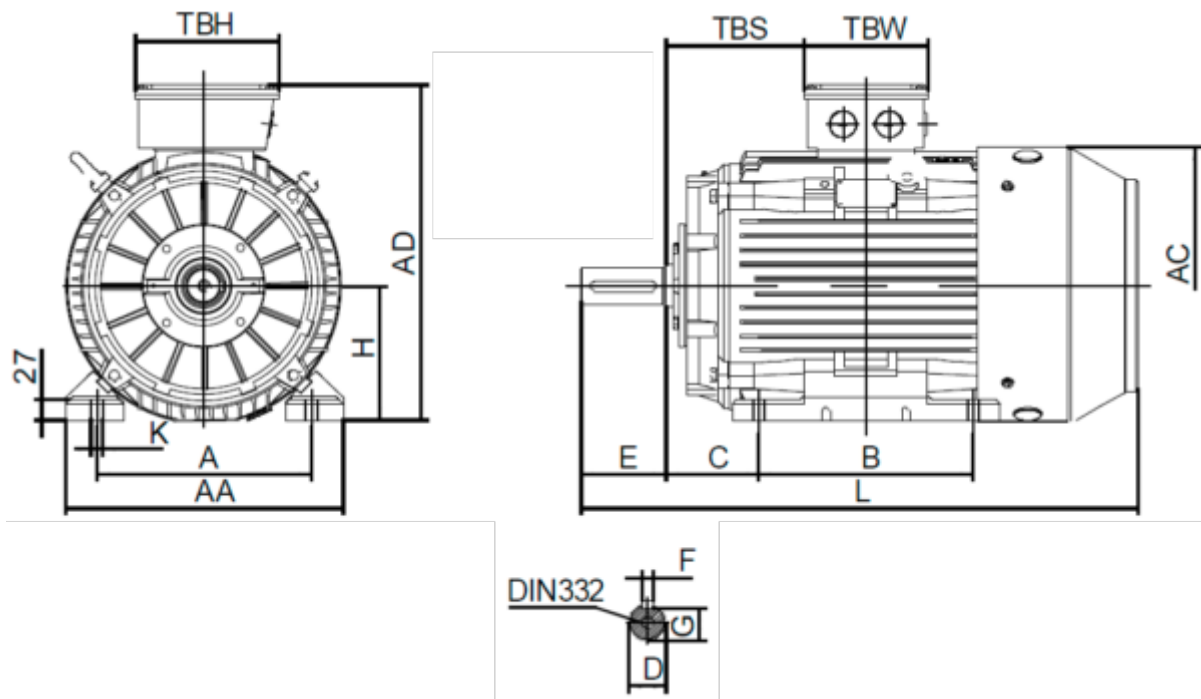

# Data Sheet

Article number: 25030110022201

Description: Kleedrive T3C 132M2-2 11.0KW 2800 rpm  
3x400/690V 50HZ IP55 B3 Eff=91,2%

## Measures

A = 216	F = 10	TBW = 134
AA = 263	G = 33	
AC = Ø259	H = 132	
AD = 332	HD = 200	
B = 178	K = Ø12	
C = 89	L = 5005	
D = Ø38	TBH = 134	
E = 80	TBS = 61.5	